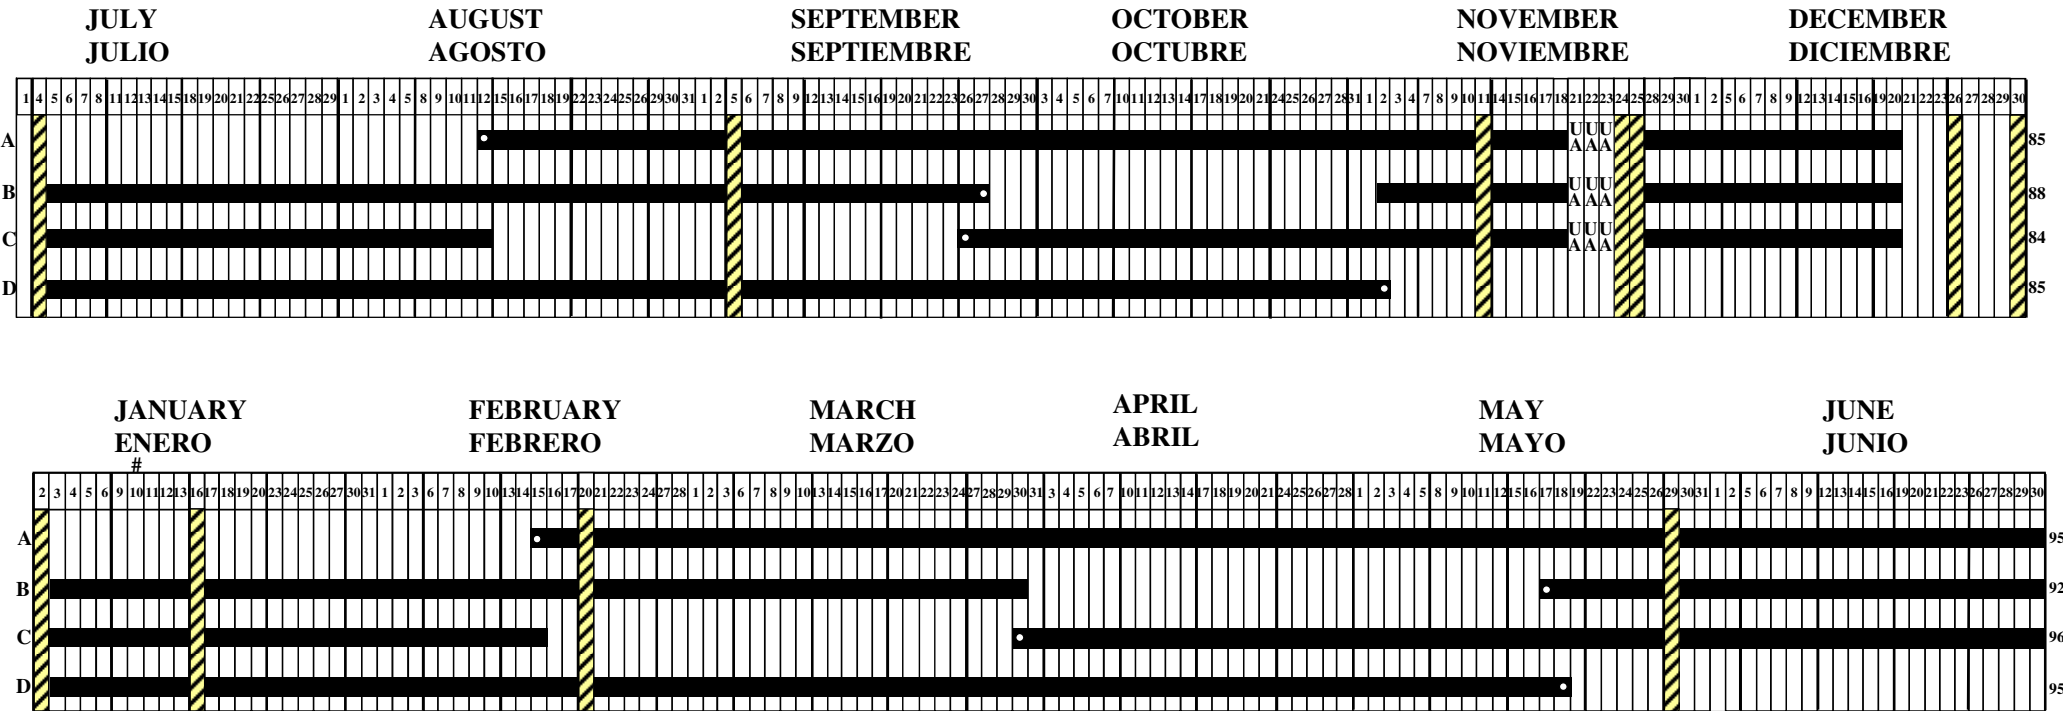

Four - Track
Cuatro Ciclos
(90 / 30)

LOS ANGELES UNIFIED SCHOOL DISTRICT DISTRITO ESCOLAR UNIFICADO DE LOS ANGELES

HOLIDAY
DIA DE FIESTA

Board Approved
1/12/2016

YEAR-ROUND INSTRUCTIONAL SCHOOL CALENDAR 2016-2017 FOR BELL HS* CALENDARIO DE INSTRUCCIÓN DURANTE EL AÑO ESCOLAR 2016-2017 PARA LA PREPARATORIA BELL*

<u>IMPORTANT DAYS:</u>			
07-04-2016	Independence Day	11-24 & 11-25-2016	Thanksgiving Holiday
07-05-2016	First Day of Instruction, Tracks B, C, D	12-21-2016 thru 12-30-2016	Winter Recess
08-15-2016	First Day of Instruction, Track A	01-16-2017	Dr. Martin L. King, Jr.'s Birthday
09-05-2016	Labor Day	02-20-2017	President's Day
11-11-2016	Veterans Day Observed		
			05-17-2017 Last Day of Instruction, Track D
			05-29-2017 Memorial Day
			06-30-2017 Last Day of Instruction, Tracks A, B, C

UA – Unassigned Day, no classes in session Pupil Free Day

* All other schools will follow the Single Track Instructional Calendar. Todas las demás escuelas seguirán el 'calendario de un solo ciclo escolar'.